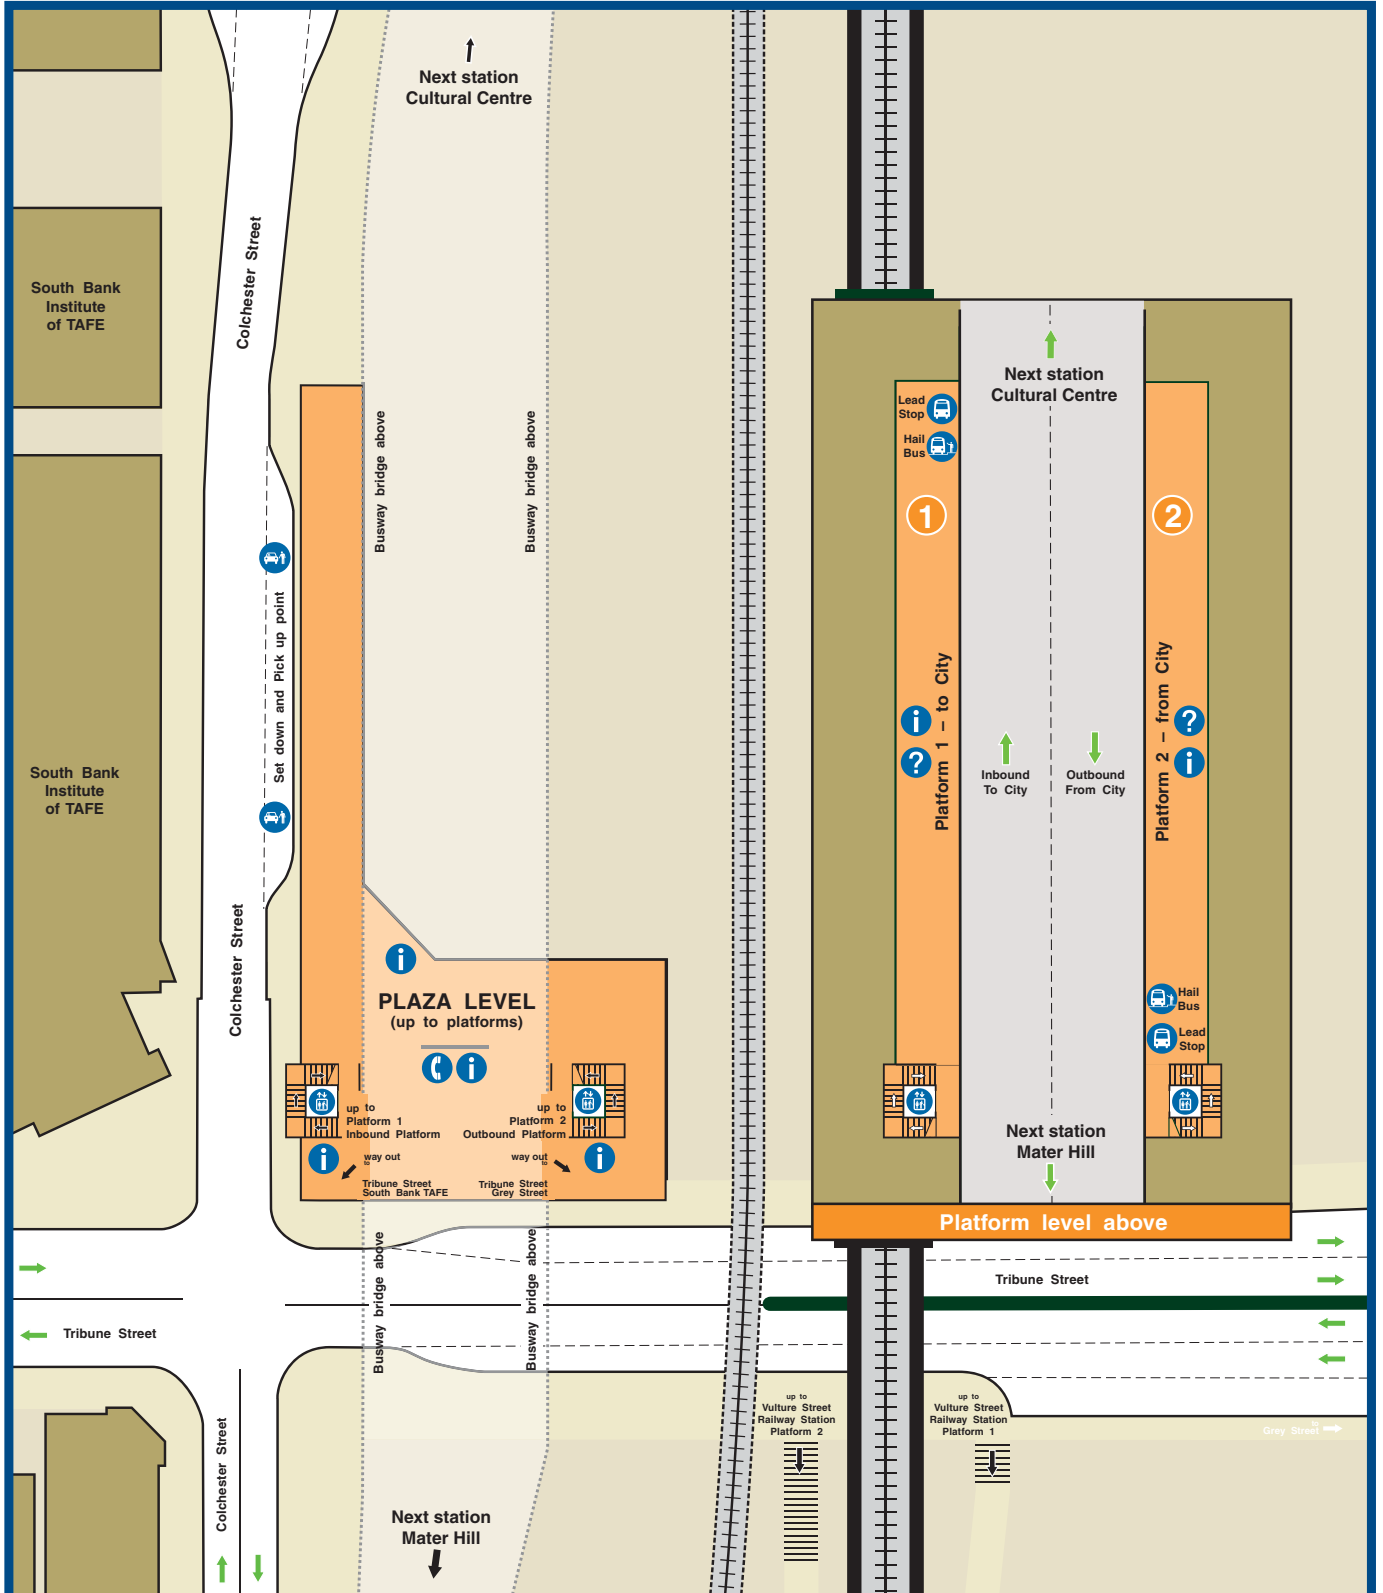

South Bank busway station map

Key

- | | | | | |
|----------------------|-------------------|------------------------|----------------------|------------------------|
| Busway platform area | Stairs | Road markings | Information | Lead Bus Stop |
| Streets/Roads | Lift | Overhead busway bridge | Hail Bus on Platform | Set Down/Pick Up Point |
| Landmarks | Traffic direction | | Help Point | Telephone |
| Railway line | | | | |