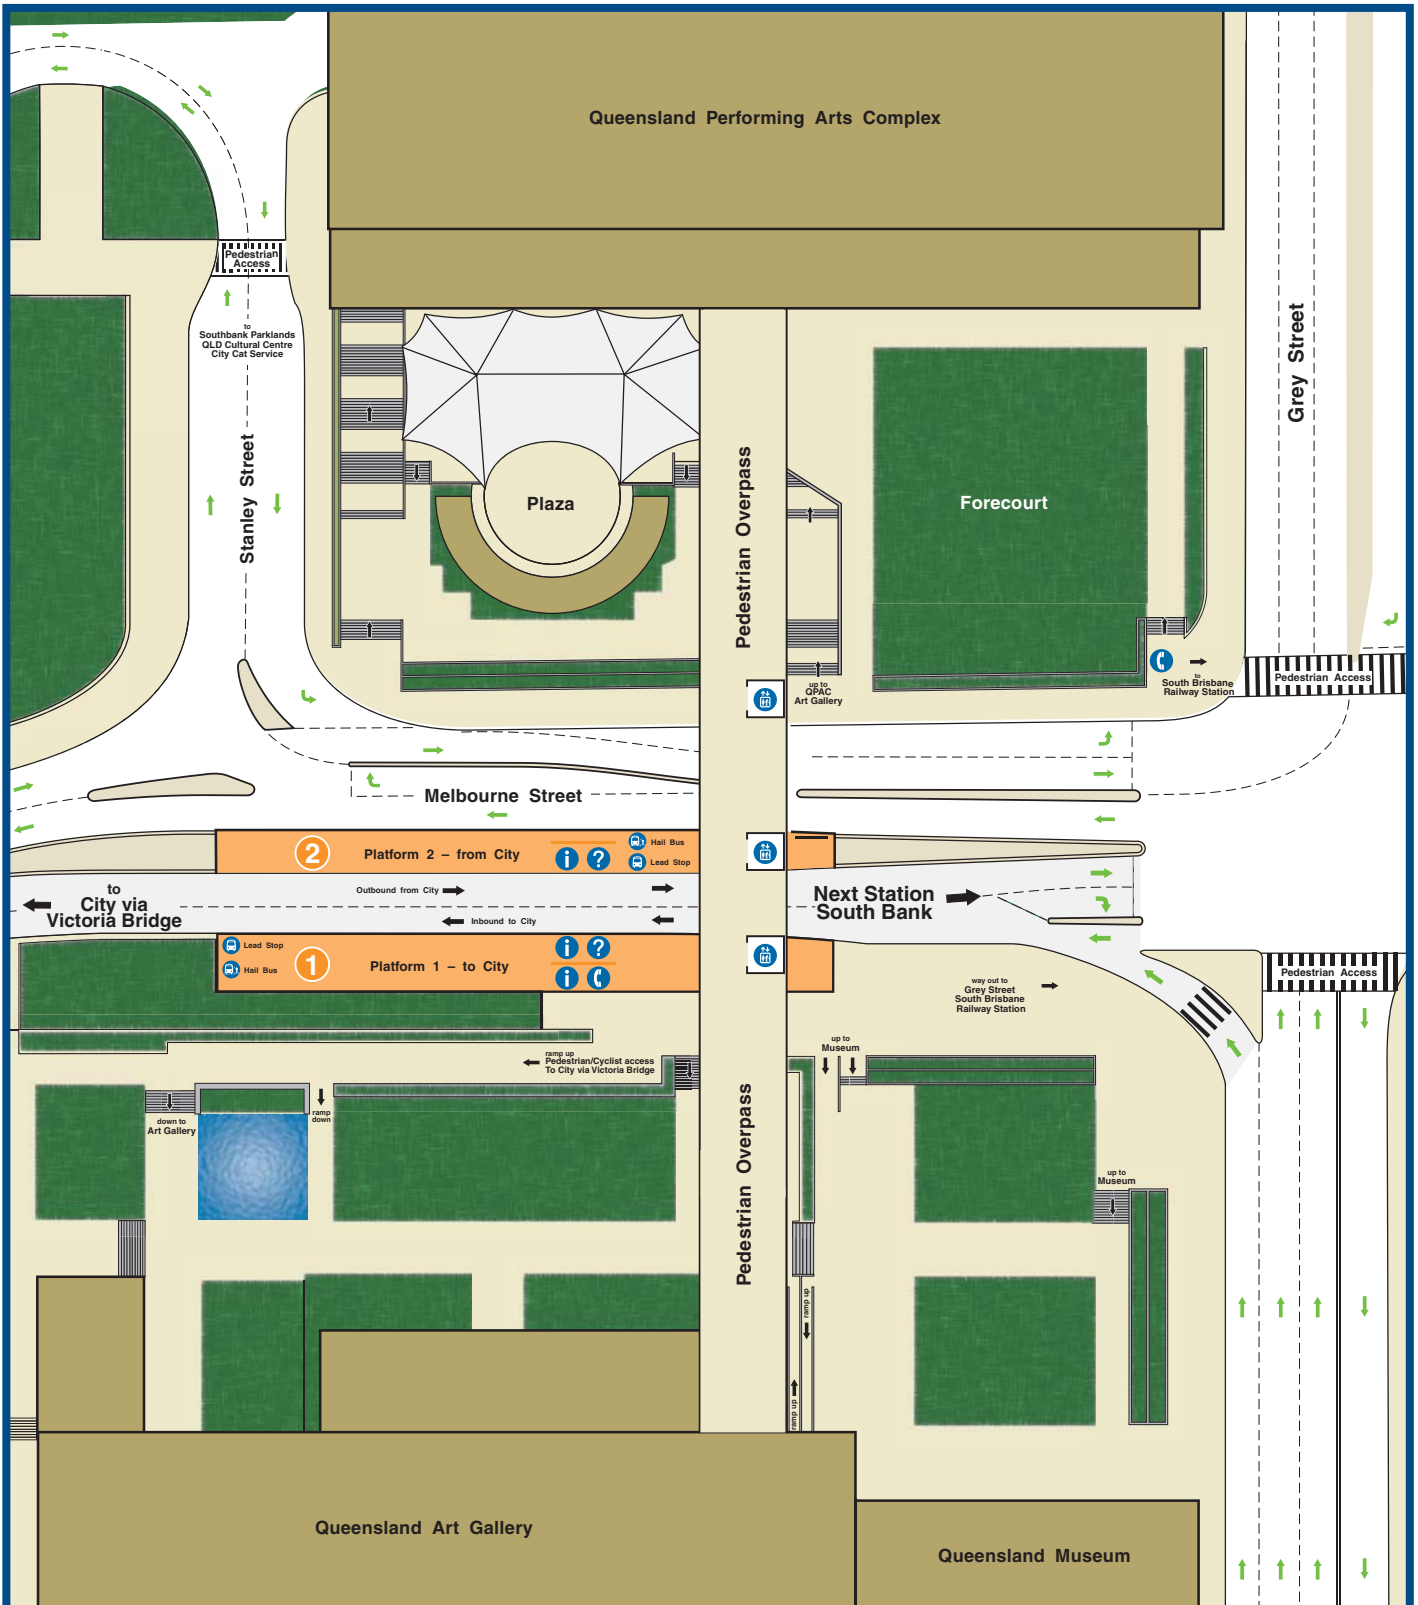

# Cultural Centre busway station map

## Key

- |                      |                     |                     |                      |            |       |
|----------------------|---------------------|---------------------|----------------------|------------|-------|
| Busway platform area | Stairs              | Pavement            | Lead bus stop        | Help point | North |
| Landmarks            | Pedestrian overpass | Pedestrian crossing | Hail bus on platform | Telephone  |       |
| Garden / grass areas | Traffic direction   | Road markings       | Information          |            |       |